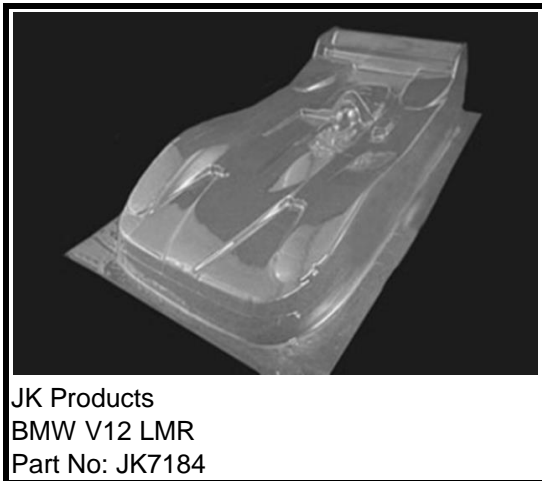

24th Scale Bodies:

2016

LMP:

JK Products.
Toyota GT1
Part No: JK7176

Hobbies Plus
Toyota 010 GT LMP
Part No: HP2011

Red Fox
Bentley
Part No: RF-SC26C7

BPA
Bentley EXP GB
Part No: K 044

JK Products
BMW V12 LMR
Part No: JK7184